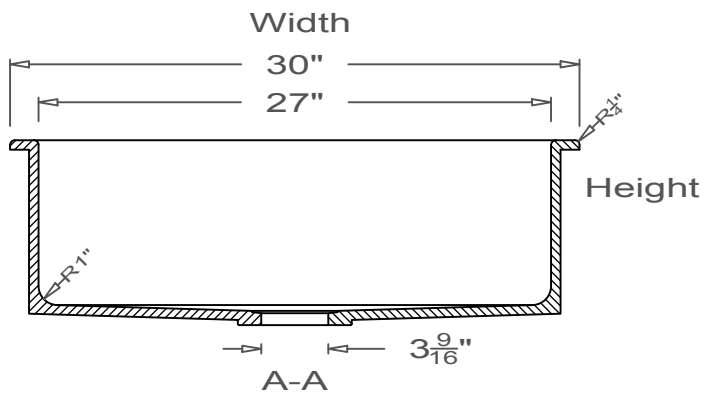

GRIFform INNOVATIONS®

Kitchen Sink

Round Corner
O-Overmount

This style available
in Heights
from 3" to 12".

This Kitchen Sink is prepared for a standard 3 1/2"
basket strainer drain assembly.