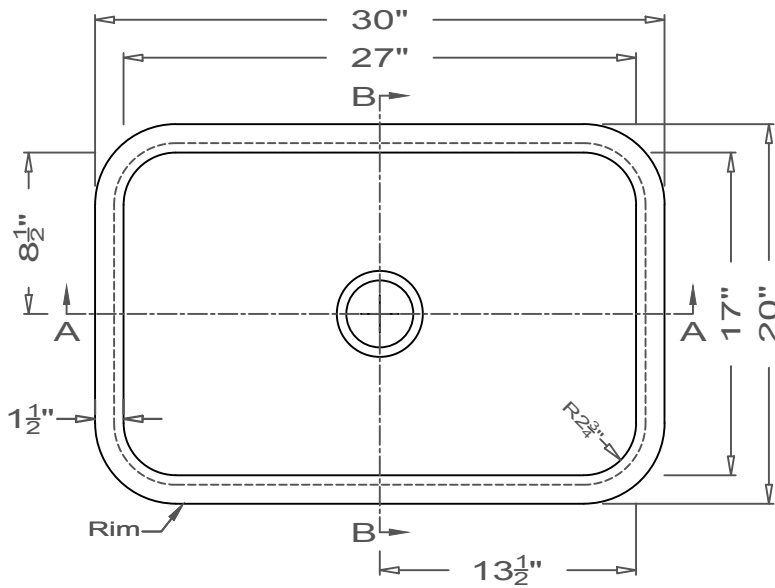

GRIFform INNOVATIONS®

Kitchen Sink

Round Corner
O-Overmount

This style available
in Heights
from 3" to 12".

This Kitchen Sink is prepared for a standard 3 1/2"
basket strainer drain assembly.