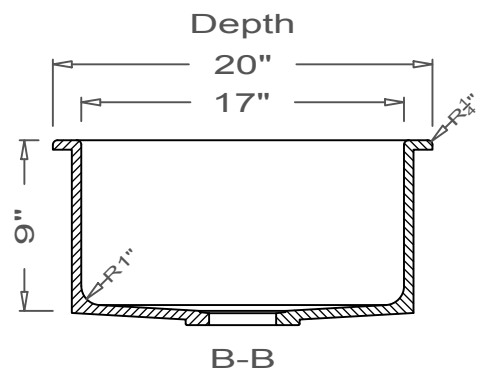

GRIFform INNOVATIONS®

Kitchen Sink

Round Corner
O-Overmount

This style available
in Heights
from 3" to 12".

This Kitchen Sink is prepared for a standard 3 1/2"
basket strainer drain assembly.