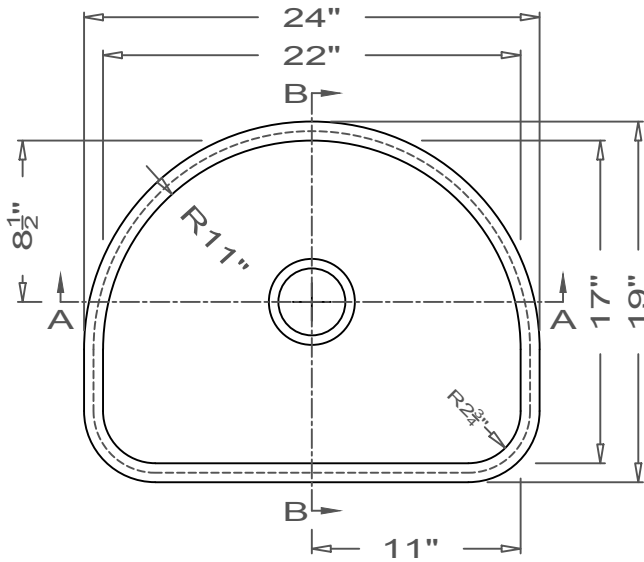

GRIFform INNOVATIONS®

Kitchen Sink

Round Corner
U-Undermount

This style available
in Heights
from 3" to 12".

This Kitchen Sink is prepared for a standard 3 1/2"
basket strainer drain assembly.