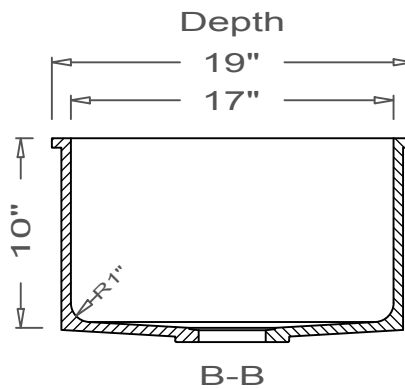

GRIFform INNOVATIONS®

Kitchen Sink

Round Corner
U-Undermount

This style available
in Heights
from 3" to 12".

This Kitchen Sink is prepared for a standard 3 1/2"
basket strainer drain assembly.