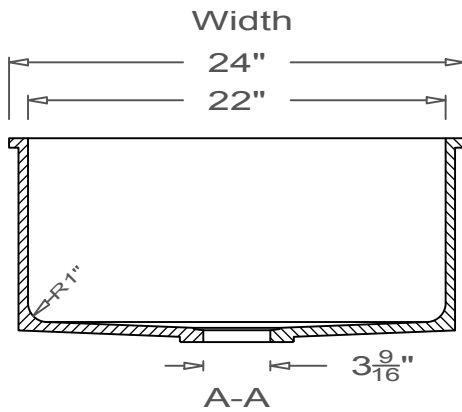

GRIFform INNOVATIONS®

Kitchen Sink

Round Corner
U-Undermount

This style available
in Heights
from 3" to 12".

This Kitchen Sink is prepared for a standard 3 1/2"
basket strainer drain assembly.