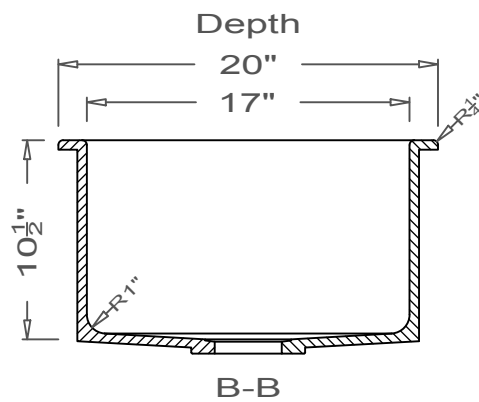

GRIFform INNOVATIONS®

Kitchen Sink

Round Corner
O-Overmount

This style available
in Heights
from 3" to 12".

This Kitchen Sink is prepared for a standard 3 1/2"
basket strainer drain assembly.