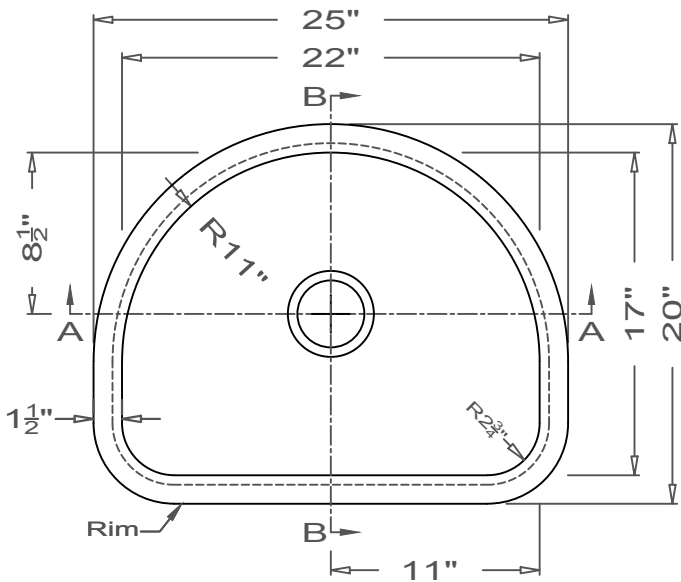

GRIFform INNOVATIONS®

Kitchen Sink

Round Corner
O-Overmount

This style available
in Heights
from 3" to 12".

This Kitchen Sink is prepared for a standard 3 1/2"
basket strainer drain assembly.