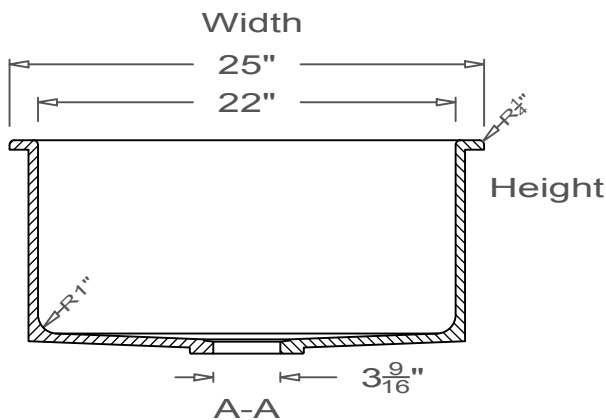

GRIFform INNOVATIONS®

Kitchen Sink

Round Corner
O-Overmount

This style available
in Heights
from 3" to 12".

This Kitchen Sink is prepared for a standard 3 1/2"
basket strainer drain assembly.