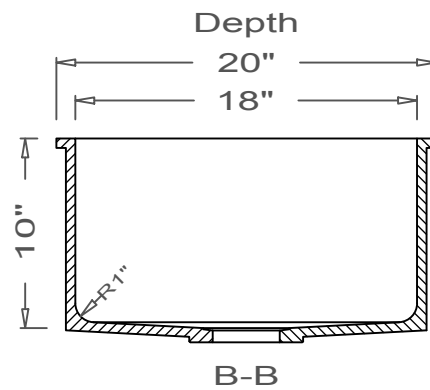

GRIFform INNOVATIONS®

Kitchen Sink

Round Corner
U-Undermount

This style available
in Heights
from 3" to 12".

This Kitchen Sink is prepared for a standard $3\frac{1}{2}"$
basket strainer drain assembly.