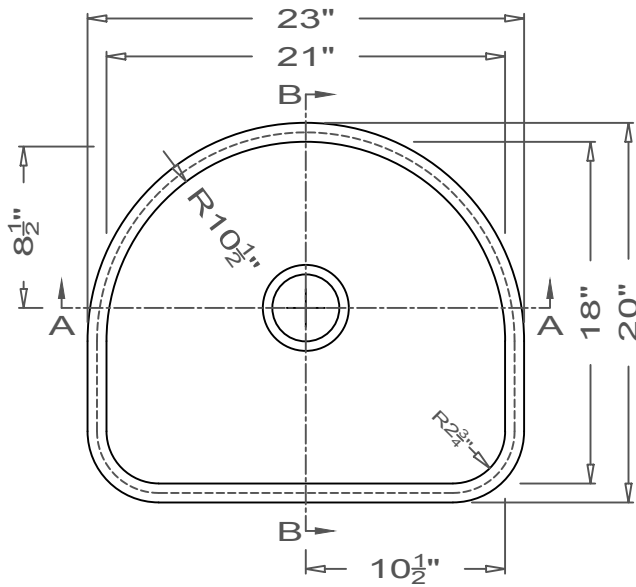

GRIFform INNOVATIONS®

Kitchen Sink

Round Corner
U-Undermount

This style available
in Heights
from 3" to 12".

This Kitchen Sink is prepared for a standard $3\frac{1}{2}"$
basket strainer drain assembly.