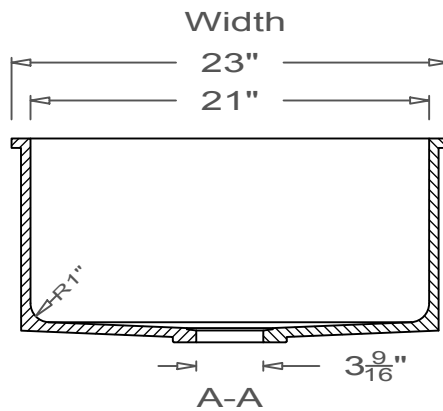

GRIFform INNOVATIONS®

Kitchen Sink

Round Corner
U-Undermount

This style available
in Heights
from 3" to 12".

This Kitchen Sink is prepared for a standard $3\frac{1}{2}"$
basket strainer drain assembly.