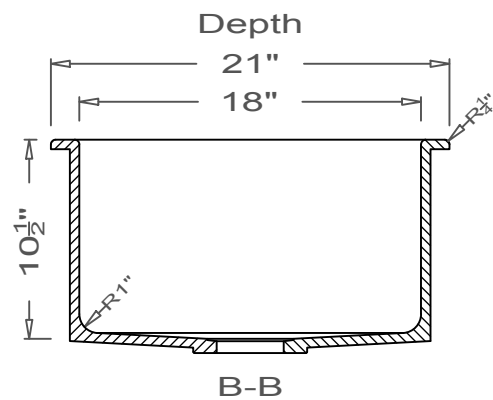

GRIFform INNOVATIONS®

Kitchen Sink

Round Corner
O-Overmount

This style available
in Heights
from 3" to 12".

This Kitchen Sink is prepared for a standard $3\frac{1}{2}"$
basket strainer drain assembly.