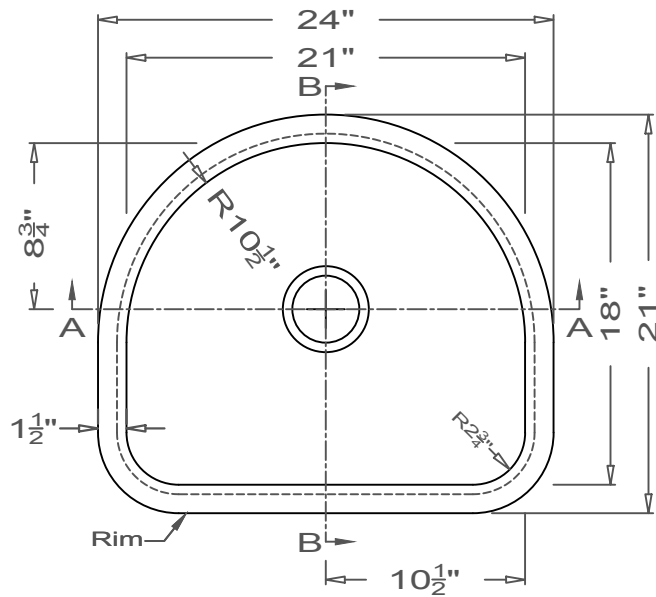

GRIFform INNOVATIONS®

Kitchen Sink

Round Corner
O-Overmount

This style available
in Heights
from 3" to 12".

This Kitchen Sink is prepared for a standard $3\frac{1}{2}"$
basket strainer drain assembly.