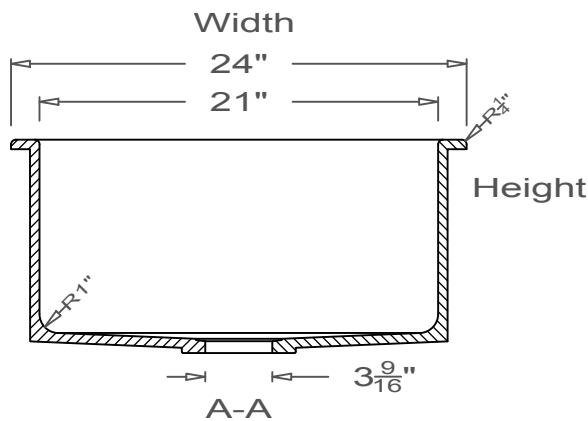

GRIFform INNOVATIONS®

Kitchen Sink

Round Corner
O-Overmount

This style available
in Heights
from 3" to 12".

This Kitchen Sink is prepared for a standard $3\frac{1}{2}"$
basket strainer drain assembly.