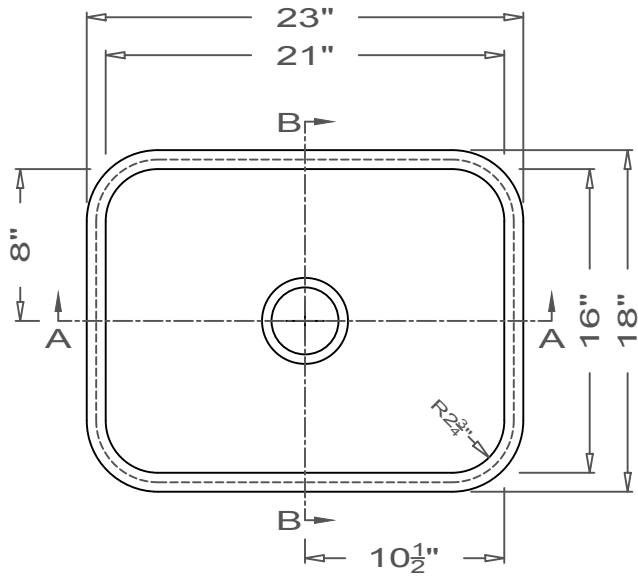

GRIFform INNOVATIONS®

Kitchen Sink

Round Corner
U-Undermount

This style available
in Heights
from 3" to 12".

This Kitchen Sink is prepared for a standard 3 1/2"
basket strainer drain assembly.