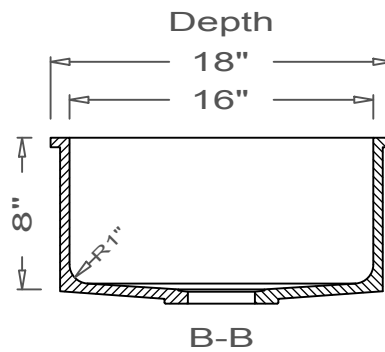

GRIFform INNOVATIONS®

Kitchen Sink

Round Corner
U-Undermount

This style available
in Heights
from 3" to 12".

This Kitchen Sink is prepared for a standard 3 1/2"
basket strainer drain assembly.