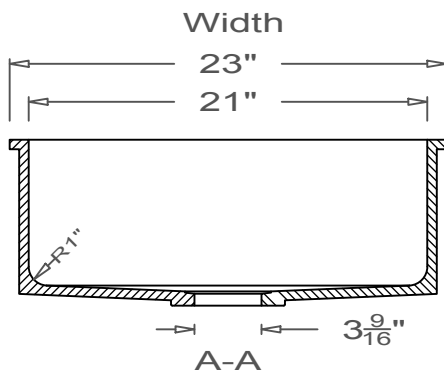

GRIFform INNOVATIONS®

Kitchen Sink

Round Corner
U-Undermount

This style available
in Heights
from 3" to 12".

This Kitchen Sink is prepared for a standard 3 1/2"
basket strainer drain assembly.