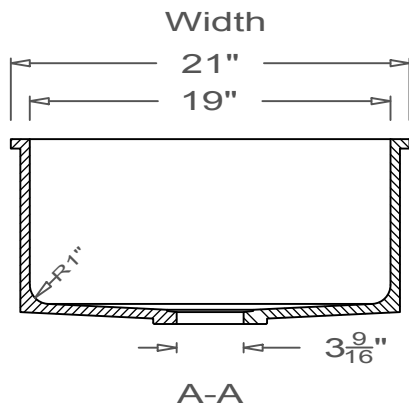

GRIFform INNOVATIONS®

Kitchen Sink

Round Corner
U-Undermount

This style available
in Heights
from 3" to 12".

This Kitchen Sink is prepared for a standard 3 1/2"
basket strainer drain assembly.