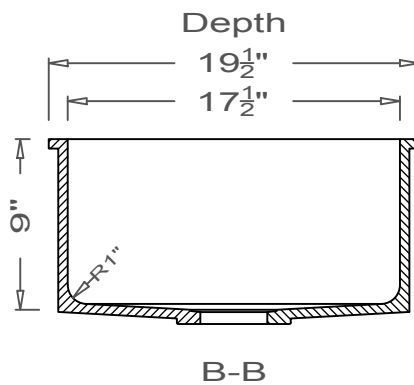

GRIFform INNOVATIONS®

Kitchen Sink

Round Corner
U-Undermount

This style available
in Heights
from 3" to 12".

This Kitchen Sink is prepared for a standard 3 1/2"
basket strainer drain assembly.