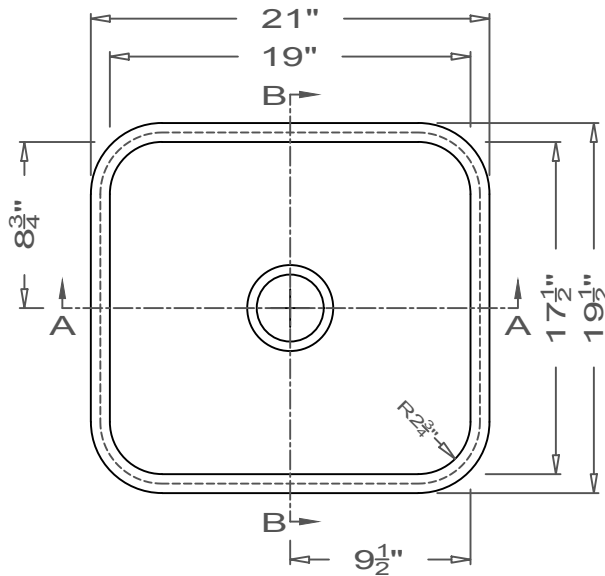

GRIFform INNOVATIONS®

Kitchen Sink

Round Corner
U-Undermount

This style available
in Heights
from 3" to 12".

This Kitchen Sink is prepared for a standard 3 1/2"
basket strainer drain assembly.