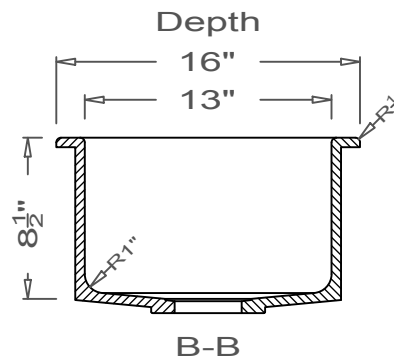

GRIFform INNOVATIONS®

Kitchen Sink

Round Corner
O-Overmount

This style available
in Heights
from 3" to 12".

This Kitchen Sink is prepared for a standard 3 1/2"
basket strainer drain assembly.