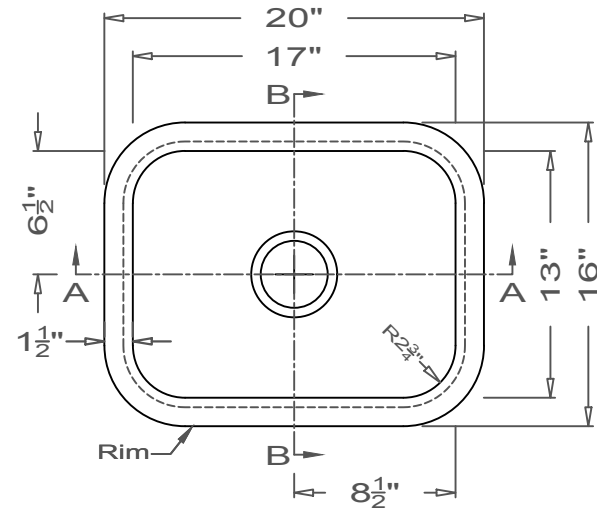

GRIFform INNOVATIONS®

Kitchen Sink

Round Corner
O-Overmount

This style available
in Heights
from 3" to 12".

This Kitchen Sink is prepared for a standard 3 1/2"
basket strainer drain assembly.