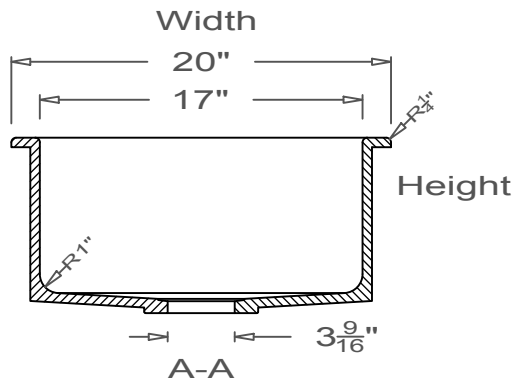

GRIFform INNOVATIONS®

Kitchen Sink

Round Corner
O-Overmount

This style available
in Heights
from 3" to 12".

This Kitchen Sink is prepared for a standard 3 1/2"
basket strainer drain assembly.