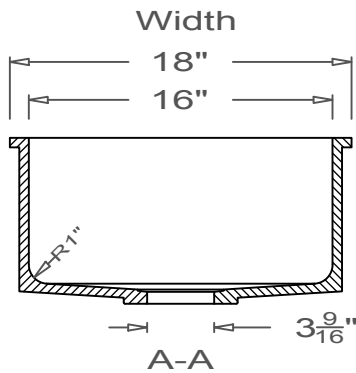

GRIFform INNOVATIONS®

Kitchen Sink

Round Corner
U-Undermount

This style available
in Heights
from 3" to 12".

This Kitchen Sink is prepared for a standard 3 1/2"
basket strainer drain assembly.