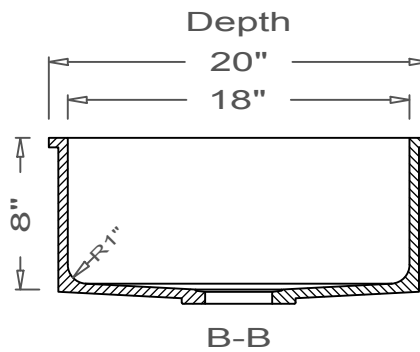

GRIFform INNOVATIONS®

Kitchen Sink

Round Corner
U-Undermount

This style available
in Heights
from 3" to 12".

This Kitchen Sink is prepared for a standard 3 1/2"
basket strainer drain assembly.