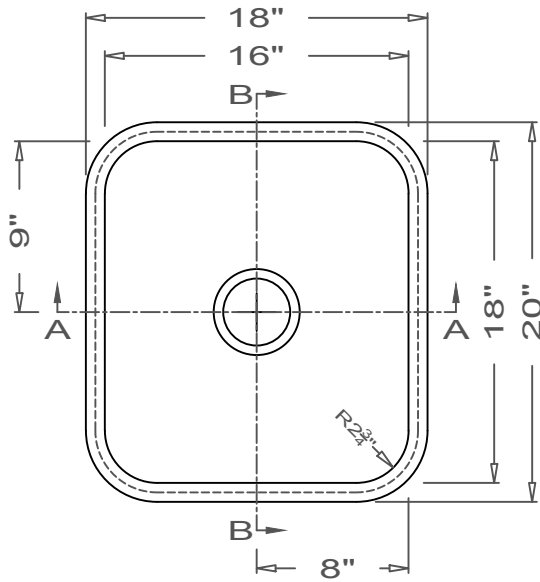

GRIFform INNOVATIONS®

Kitchen Sink

Round Corner
U-Undermount

This style available
in Heights
from 3" to 12".

This Kitchen Sink is prepared for a standard 3 1/2"
basket strainer drain assembly.