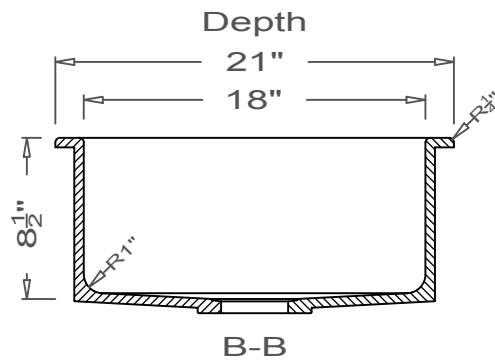

## Kitchen Sink

Round Corner  
O-Overmount

This style available  
in Heights  
from 3" to 12".

This Kitchen Sink is prepared for a standard 3 1/2"  
basket strainer drain assembly.