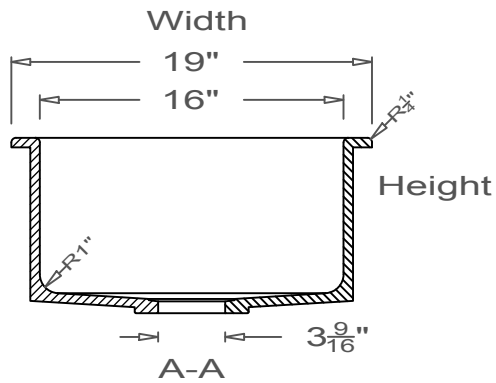

## Kitchen Sink

Round Corner  
O-Overmount

This style available  
in Heights  
from 3" to 12".

This Kitchen Sink is prepared for a standard 3 1/2"  
basket strainer drain assembly.