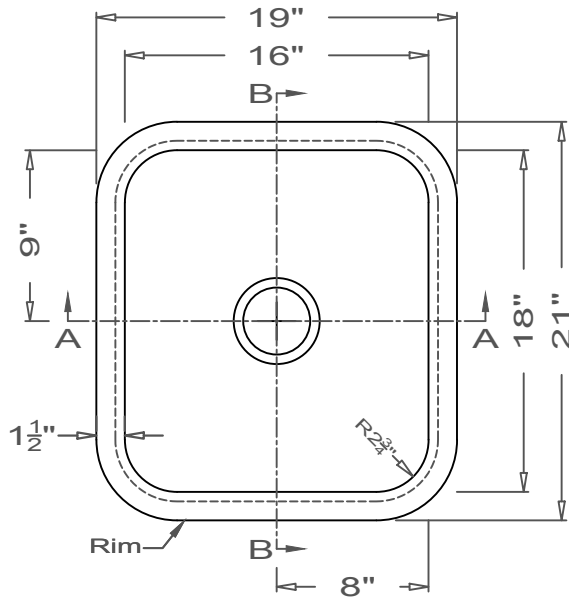

## Kitchen Sink

Round Corner  
O-Overmount

This style available  
in Heights  
from 3" to 12".

This Kitchen Sink is prepared for a standard 3 1/2"  
basket strainer drain assembly.