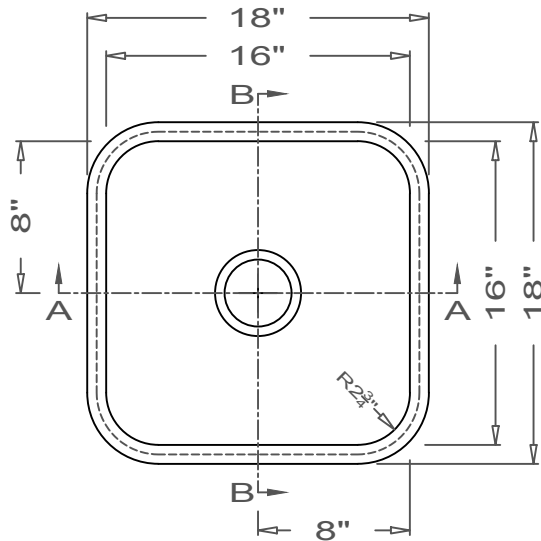

GRIFform INNOVATIONS®

Kitchen Sink

Round Corner
U-Undermount

This style available
in Heights
from 3" to 12".

This Kitchen Sink is prepared for a standard 3 1/2"
basket strainer drain assembly.