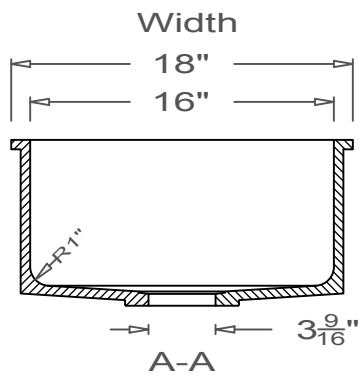

GRIFform INNOVATIONS®

Kitchen Sink

Round Corner
U-Undermount

This style available
in Heights
from 3" to 12".

This Kitchen Sink is prepared for a standard 3 1/2"
basket strainer drain assembly.