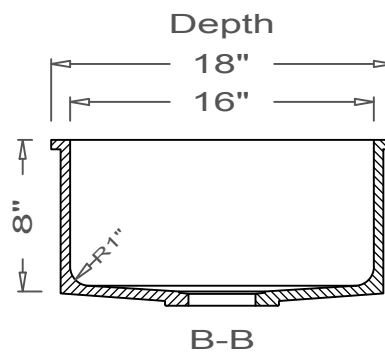

GRIFform INNOVATIONS®

Kitchen Sink

Round Corner
U-Undermount

This style available
in Heights
from 3" to 12".

This Kitchen Sink is prepared for a standard 3 1/2"
basket strainer drain assembly.