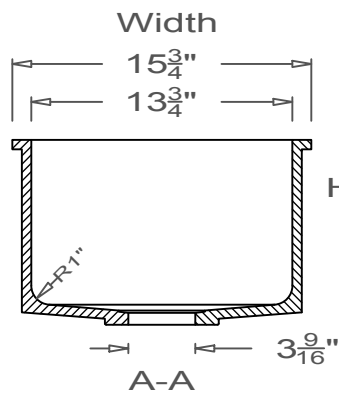

## Kitchen Sink

Round Corner  
U-Undermount

This style available  
in Heights  
from 3" to 12".

This Kitchen Sink is prepared for a standard  $3\frac{1}{2}$ "  
basket strainer drain assembly.