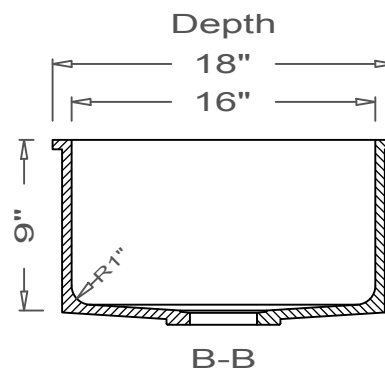

## Kitchen Sink

Round Corner  
U-Undermount

This style available  
in Heights  
from 3" to 12".

This Kitchen Sink is prepared for a standard  $3\frac{1}{2}$ "  
basket strainer drain assembly.