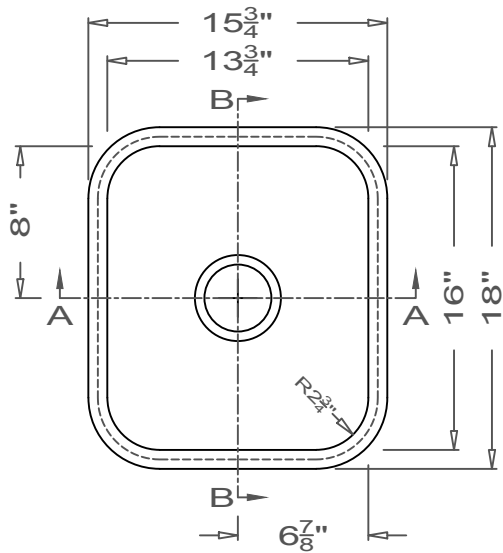

## Kitchen Sink

Round Corner  
U-Undermount

This style available  
in Heights  
from 3" to 12".

This Kitchen Sink is prepared for a standard  $3\frac{1}{2}$ "  
basket strainer drain assembly.