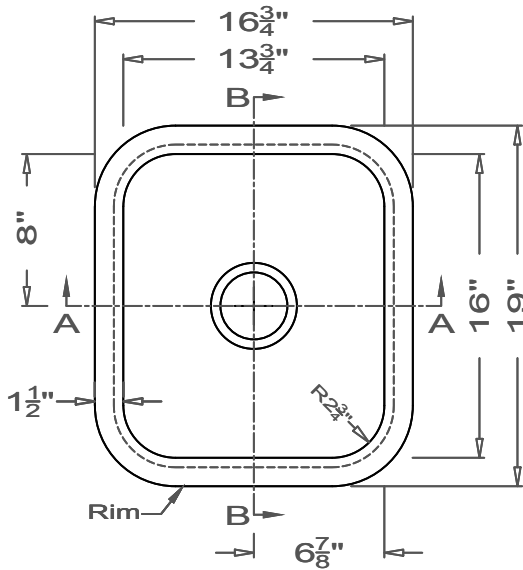

GRIFform INNOVATIONS®

Kitchen Sink

Round Corner
O-Overmount

This style available
in Heights
from 3" to 12".

This Kitchen Sink is prepared for a standard $3\frac{1}{2}$ "
basket strainer drain assembly.