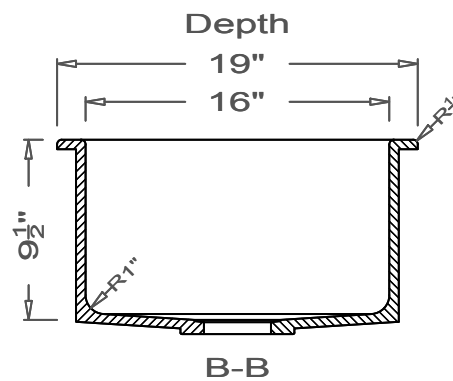

GRIFform INNOVATIONS®

Kitchen Sink

Round Corner
O-Overmount

This style available
in Heights
from 3" to 12".

This Kitchen Sink is prepared for a standard $3\frac{1}{2}$ "
basket strainer drain assembly.