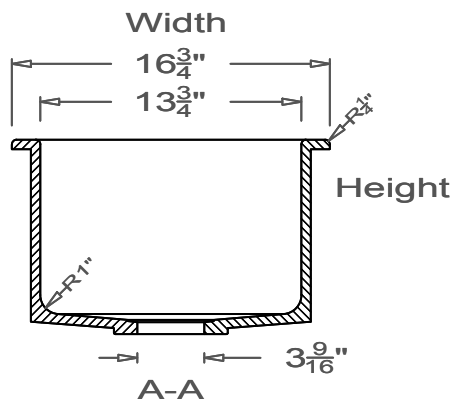

GRIFform INNOVATIONS®

Kitchen Sink

Round Corner
O-Overmount

This style available
in Heights
from 3" to 12".

This Kitchen Sink is prepared for a standard $3\frac{1}{2}$ "
basket strainer drain assembly.