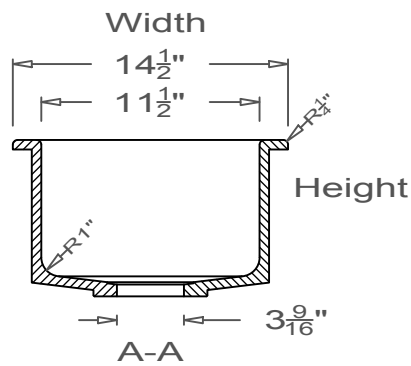

GRIFform INNOVATIONS®

Kitchen Sink

Round Corner
O-Overmount

This style available
in Heights
from 3" to 12".

This Kitchen Sink is prepared for a standard $3\frac{1}{2}''$
basket strainer drain assembly.