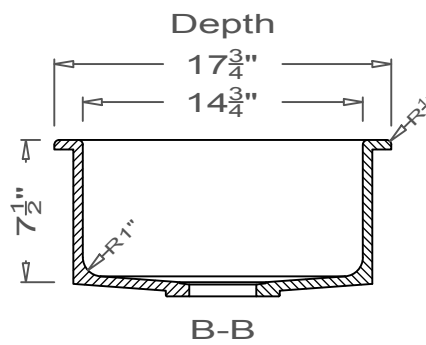

GRIFform INNOVATIONS®

Kitchen Sink

Round Corner
O-Overmount

This style available
in Heights
from 3" to 12".

This Kitchen Sink is prepared for a standard $3\frac{1}{2}''$
basket strainer drain assembly.