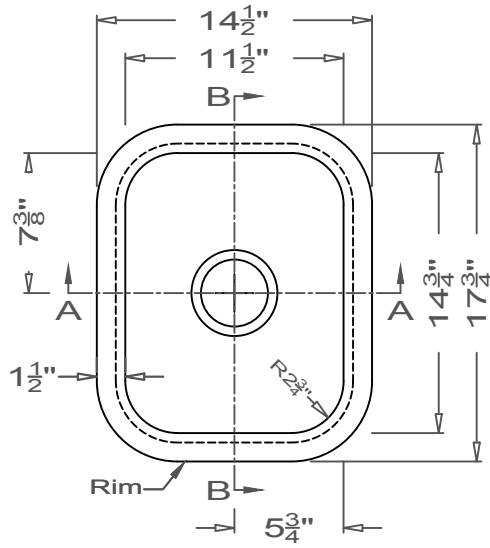

GRIFform INNOVATIONS®

Kitchen Sink

Round Corner
O-Overmount

This style available
in Heights
from 3" to 12".

This Kitchen Sink is prepared for a standard $3\frac{1}{2}''$
basket strainer drain assembly.