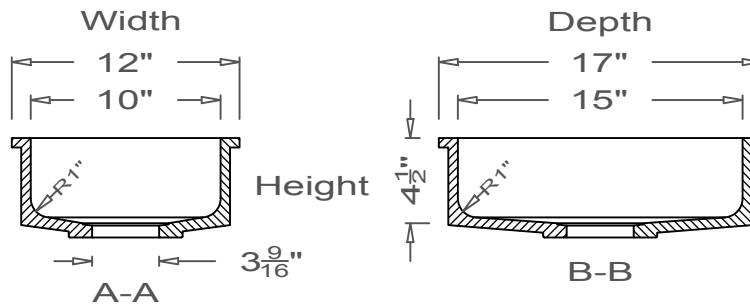

GRIFform INNOVATIONS®

Kitchen Sink

Round Corner
U-Undermount

This style available
in Heights
from 3" to 12".

This Kitchen Sink is prepared for a standard 3 1/2"
basket strainer drain assembly.