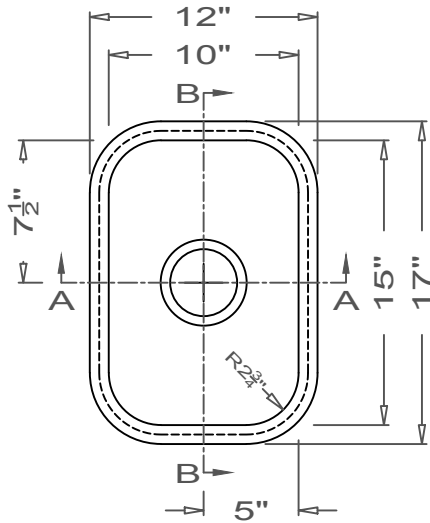

GRIFform INNOVATIONS®

Kitchen Sink

Round Corner
U-Undermount

This style available
in Heights
from 3" to 12".

This Kitchen Sink is prepared for a standard 3 1/2"
basket strainer drain assembly.