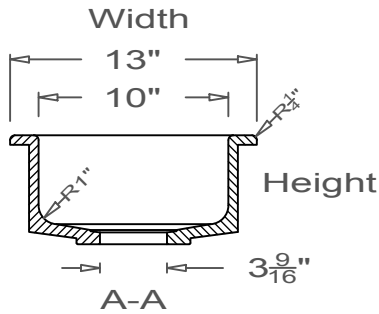

GRIFform INNOVATIONS®

Kitchen Sink

Round Corner
O-Overmount

This style available
in Heights
from 3" to 12".

This Kitchen Sink is prepared for a standard 3 1/2"
basket strainer drain assembly.