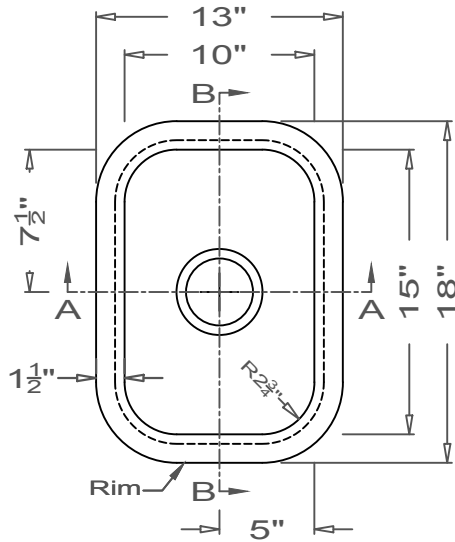

GRIFform INNOVATIONS®

Kitchen Sink

Round Corner
O-Overmount

This style available
in Heights
from 3" to 12".

This Kitchen Sink is prepared for a standard 3 1/2"
basket strainer drain assembly.