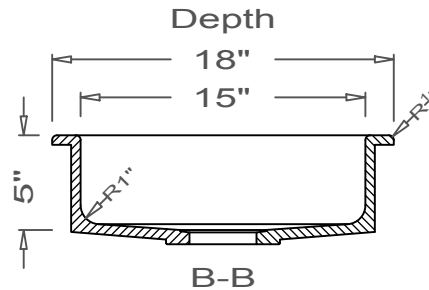

GRIFform INNOVATIONS®

Kitchen Sink

Round Corner
O-Overmount

This style available
in Heights
from 3" to 12".

This Kitchen Sink is prepared for a standard 3 1/2"
basket strainer drain assembly.