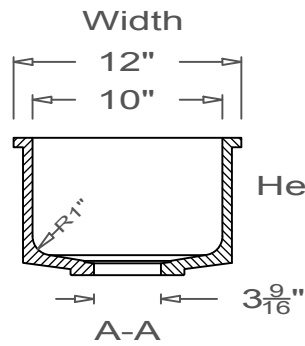

GRIFform INNOVATIONS®

Kitchen Sink

Round Corner
U-Undermount

This style available
in Heights
from 3" to 12".

This Kitchen Sink is prepared for a standard 3 1/2" basket strainer drain assembly.