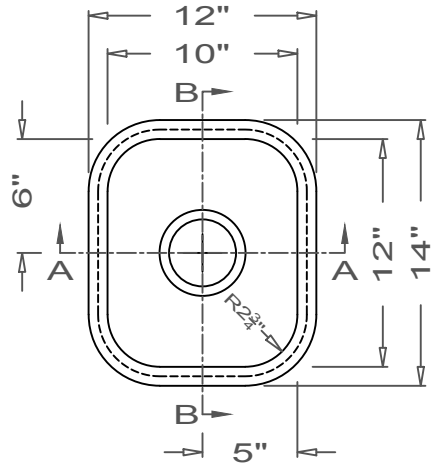

GRIFform INNOVATIONS®

Kitchen Sink

Round Corner
U-Undermount

This style available
in Heights
from 3" to 12".

This Kitchen Sink is prepared for a standard 3 1/2" basket strainer drain assembly.