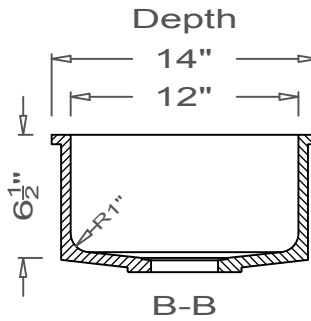

GRIFform INNOVATIONS®

Kitchen Sink

Round Corner
U-Undermount

This style available
in Heights
from 3" to 12".

This Kitchen Sink is prepared for a standard 3 1/2" basket strainer drain assembly.