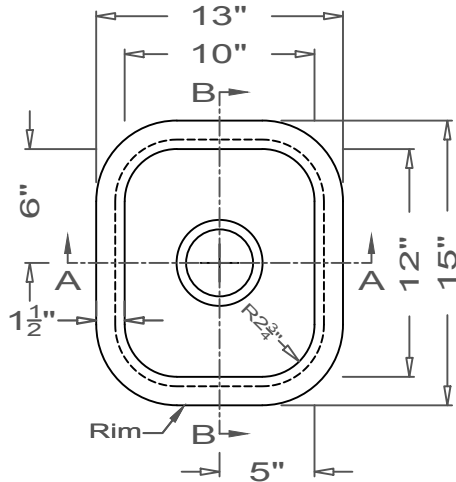

GRIFform INNOVATIONS®

Kitchen Sink

Round Corner
O-Overmount

This style available
in Heights
from 3" to 12".

This Kitchen Sink is prepared for a standard 3 1/2"
basket strainer drain assembly.