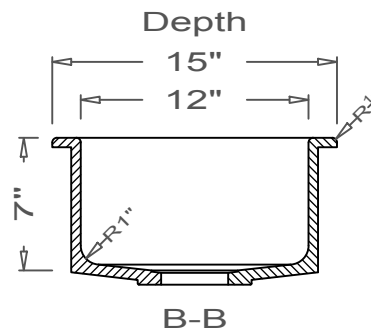

GRIFform INNOVATIONS®

Kitchen Sink

Round Corner
O-Overmount

This style available
in Heights
from 3" to 12".

This Kitchen Sink is prepared for a standard 3 1/2"
basket strainer drain assembly.