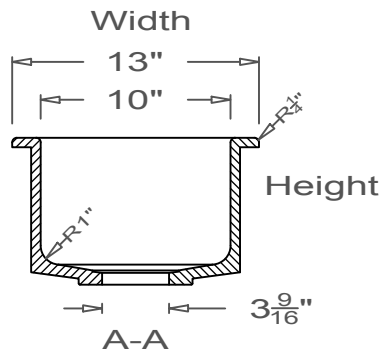

GRIFform INNOVATIONS®

Kitchen Sink

Round Corner
O-Overmount

This style available
in Heights
from 3" to 12".

This Kitchen Sink is prepared for a standard 3 1/2"
basket strainer drain assembly.