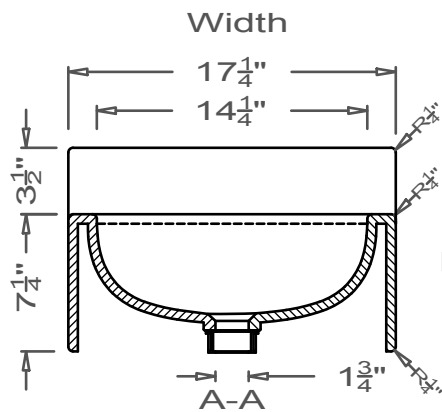

## Lavatory Sink

Formed  
Wall Hung

Wall Hung  
Example

All drain holes are nominally 1 3/4" in diameter and accept all standard drain hardware.

All lavatory sinks come with an overflow drain assembly unless requested otherwise.