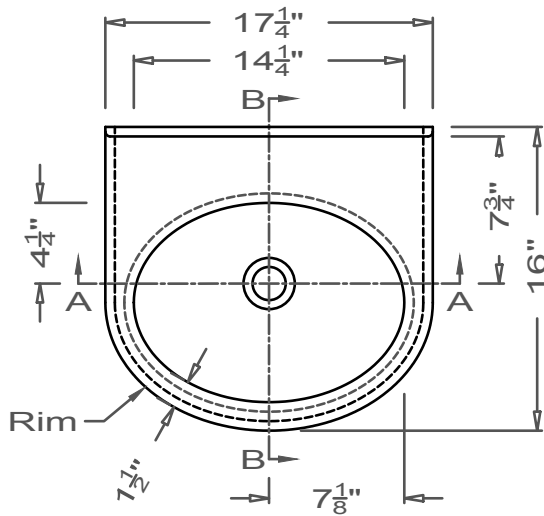

## Lavatory Sink

Formed  
Wall Hung

Wall Hung  
Example

All drain holes are nominally 1 3/4" in diameter and accept all standard drain hardware.

All lavatory sinks come with an overflow drain assembly unless requested otherwise.