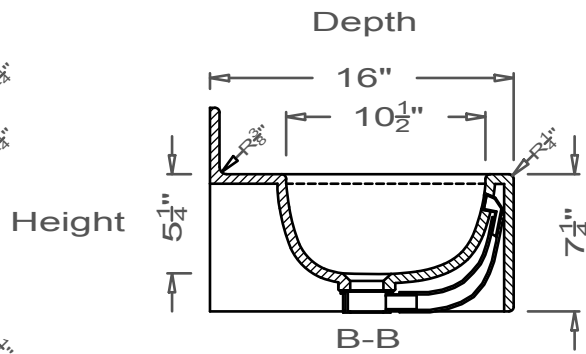

## Lavatory Sink

Formed  
Wall Hung

Wall Hung  
Example

All drain holes are nominally 1 3/4" in diameter and accept all standard drain hardware.

All lavatory sinks come with an overflow drain assembly unless requested otherwise.