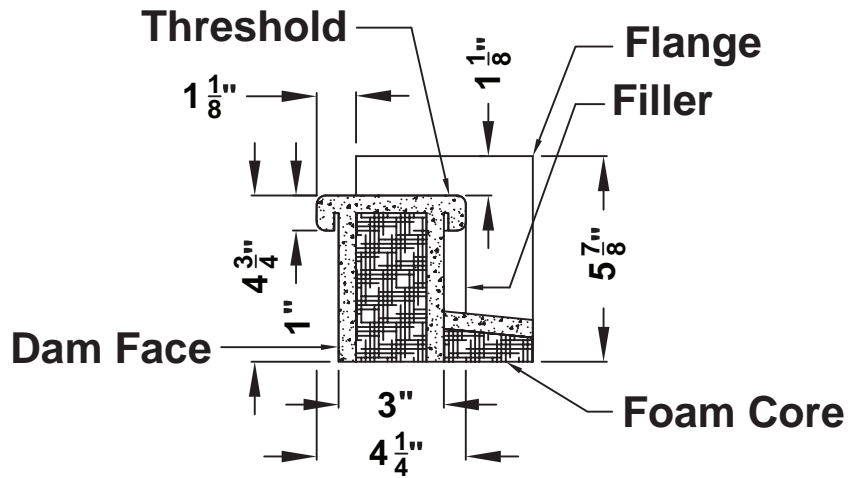

GRIFform INNOVATIONS®

Custom Shower Pan Threshold Options

DRIP THRESHOLD CROSS SECTION

NO DRIP THRESHOLD CROSS SECTION