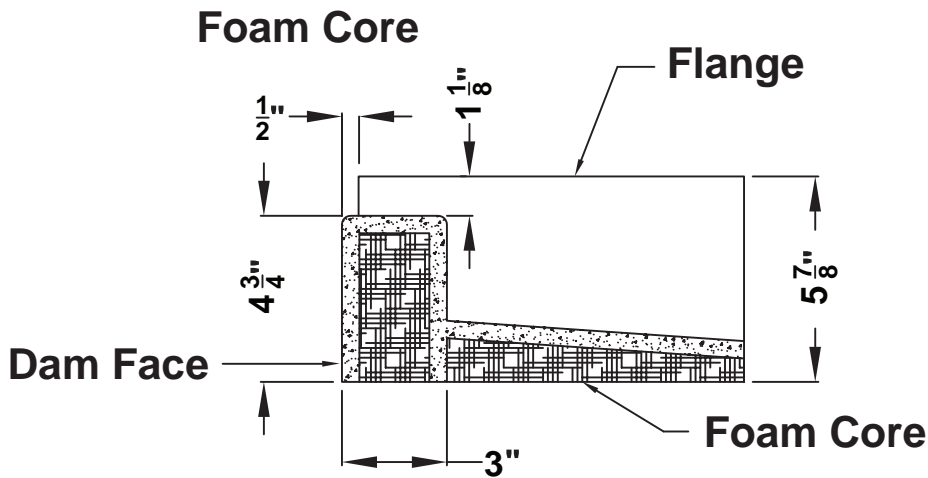

GRIFform INNOVATIONS®

Custom Shower Pan Threshold Options

DRIP THRESHOLD CROSS SECTION

NO DRIP THRESHOLD CROSS SECTION