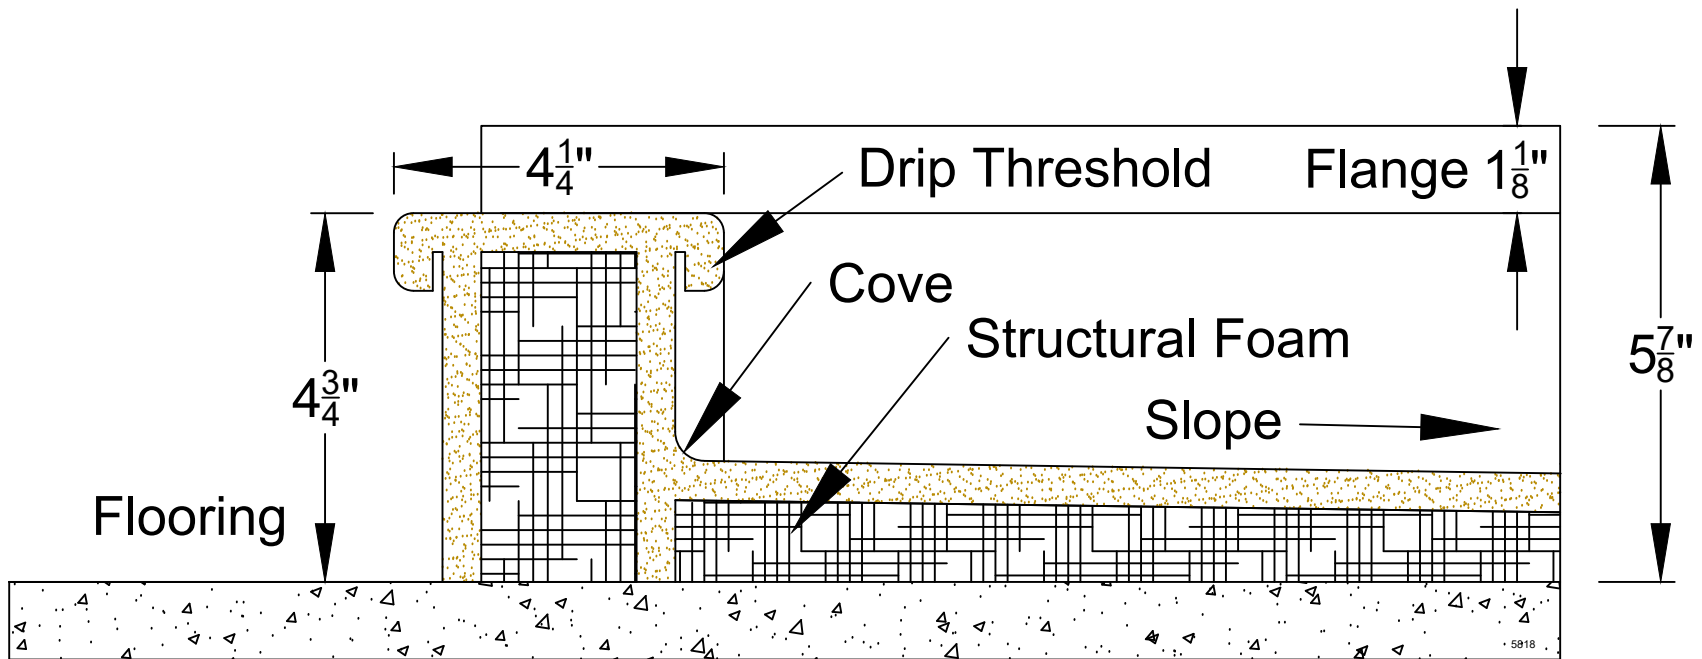

GRIFform INNOVATIONS®

Coved Wall Standard Drip Entry