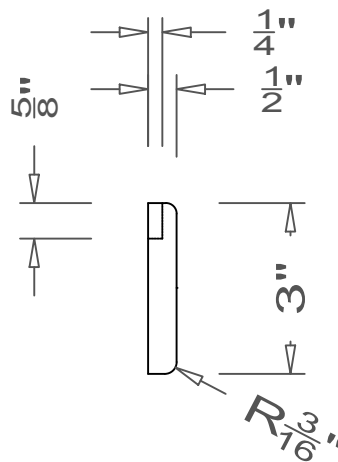

GRIFform INNOVATIONS®
Wall Cladding
Vertical Trim - Right Hand Blind Dado End Trim

All moldings are available in lengths of 48" and 96".