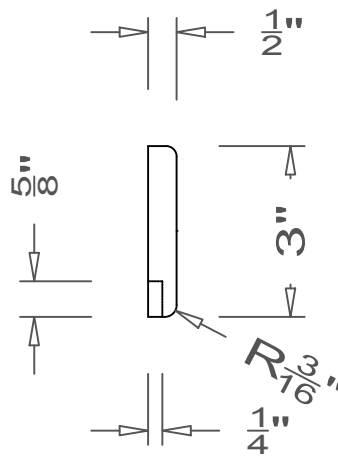

GRIFform INNOVATIONS®

Wall Cladding

Vertical Trim - Left Hand Blind Dado End Trim

All moldings are available in lengths of 48" and 96".