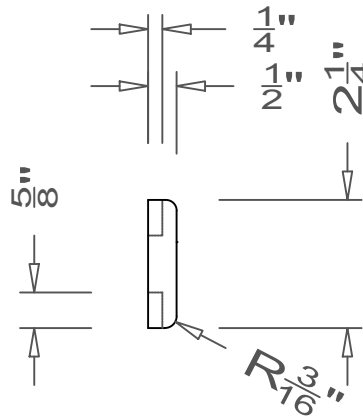

GRIFform INNOVATIONS®
Wall Cladding
Vertical Trim - Narrow Double Blind Mullion

All moldings are available in lengths of 48" and 96".