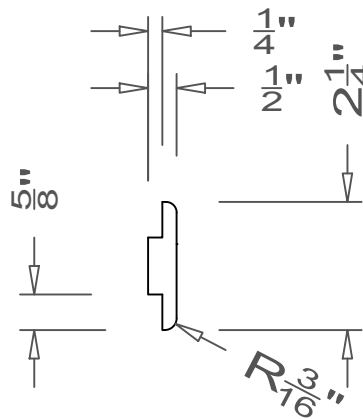

GRIFform INNOVATIONS®

Wall Cladding

Vertical Trim - Narrow Double Dado Mullion

All moldings are available in lengths of 48" and 96".