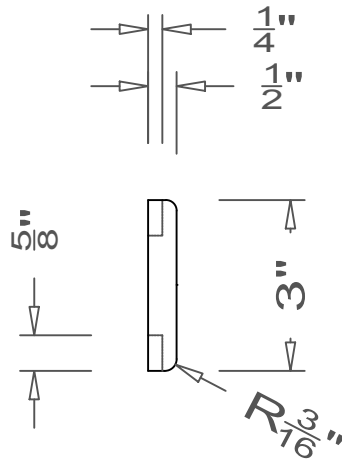

GRIFform INNOVATIONS®

Wall Cladding

Vertical Trim - Double Blind Mullion

All moldings are available in lengths of 48" and 96".