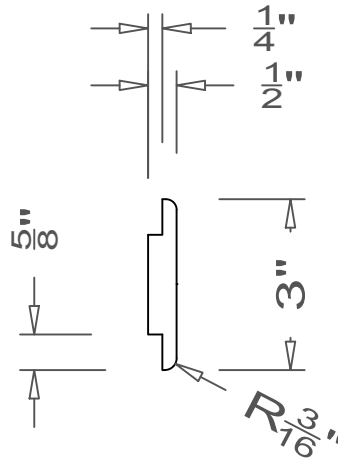

GRIFform INNOVATIONS®

Wall Cladding

Vertical Trim - Double Dado Mullion

All moldings are available in lengths of 48" and 96".