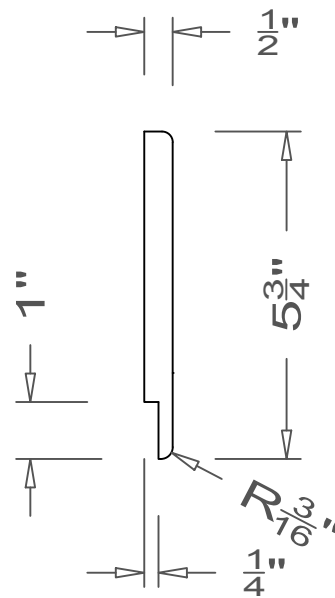

GRIFform INNOVATIONS®

Horizontal Trim

Top Rail

All moldings are available in lengths of 72" and 144".