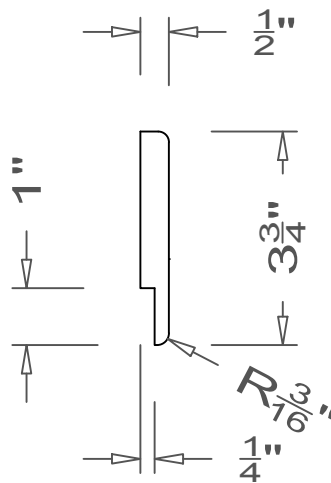

GRIFform INNOVATIONS®

Horizontal Trim

Top Rail

All moldings are available in lengths of 72" and 144".