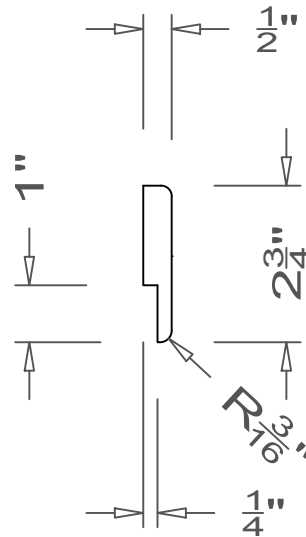

GRIFform INNOVATIONS®

Horizontal Trim

Baseboard

All moldings are available in lengths of 72" and 144".