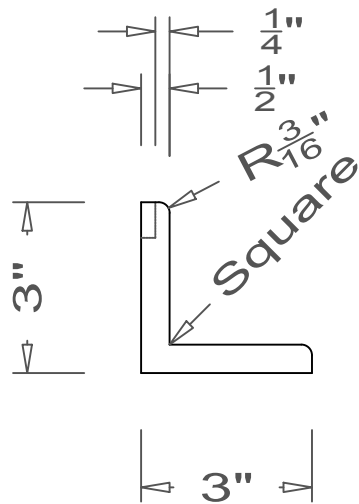

## Corner Guards

Inside Square Corner - Left Hand Blind Dado

All moldings are available in lengths of 48" and 96".