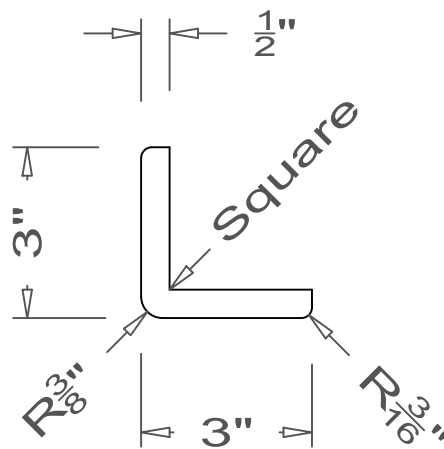

GRIFform INNOVATIONS®

Corner Guards

Square Corner - No Dado

All moldings are available in lengths
48", 96", 142".