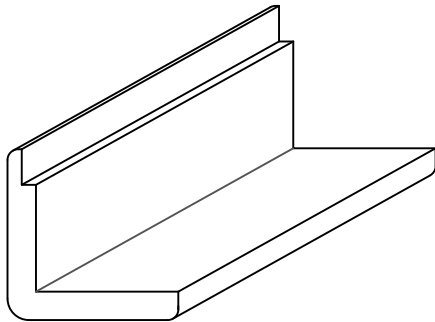

GRIFform INNOVATIONS®

Corner Guards

Square Corner - Left Hand Dado

All moldings are available in lengths of 48" and 96".