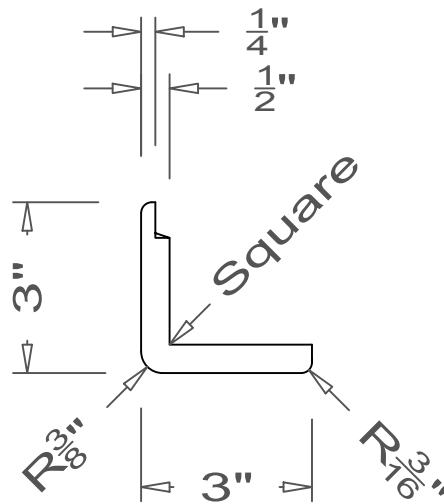

GRIFform INNOVATIONS®

Corner Guards

Square Corner - Left Hand Dado

All moldings are available in lengths of 48" and 96".