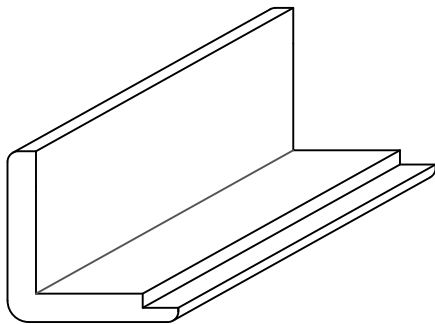

GRIFform INNOVATIONS®

Corner Guards

Square Corner - Right Hand Dado

All moldings are available in lengths of 48" and 96".