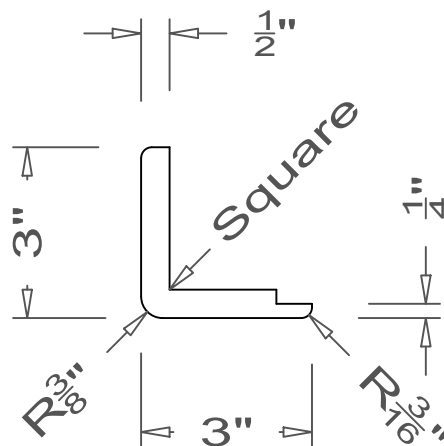

GRIFform INNOVATIONS®

Corner Guards

Square Corner - Right Hand Dado

All moldings are available in lengths of 48" and 96".