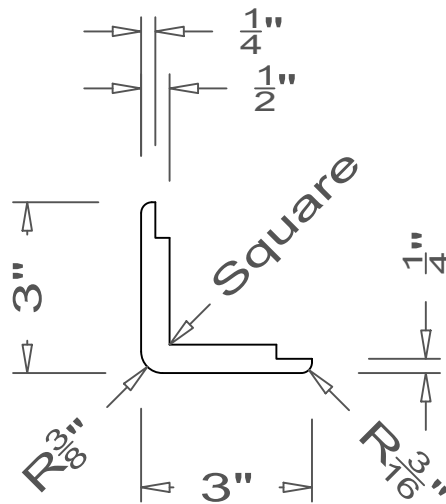

## Corner Guards

### Square Corner - Double Dado

All moldings are available in lengths of 48" and 96".