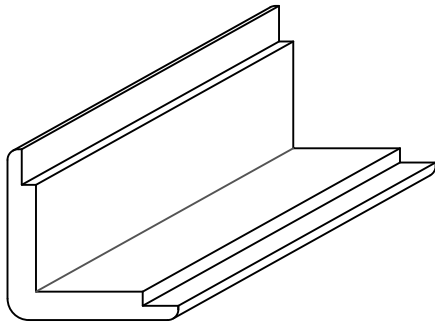

## Corner Guards

### Square Corner - Double Dado

All moldings are available in lengths of 48" and 96".