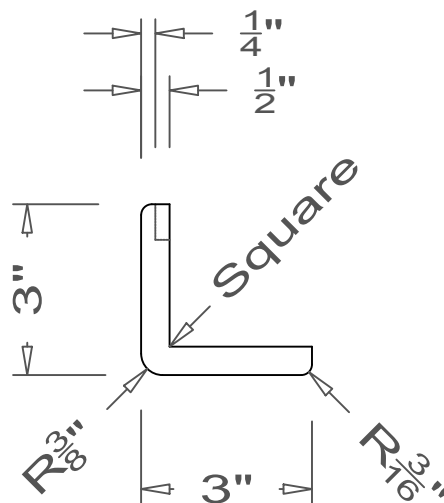

## Corner Guards

### Square Corner - Left Hand Blind Dado

All moldings are available in lengths of 48" and 96".