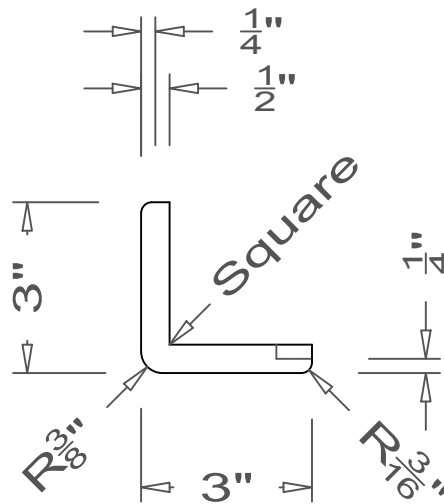

GRIFform INNOVATIONS®

Corner Guards

Square Corner - Right Hand Blind Dado

All moldings are available in lengths of 48" and 96".