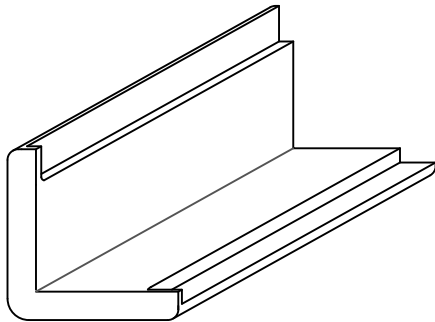

GRIFform INNOVATIONS®

Corner Guards

Square Corner - Double Blind Dado

All moldings are available in lengths of 48" and 96".