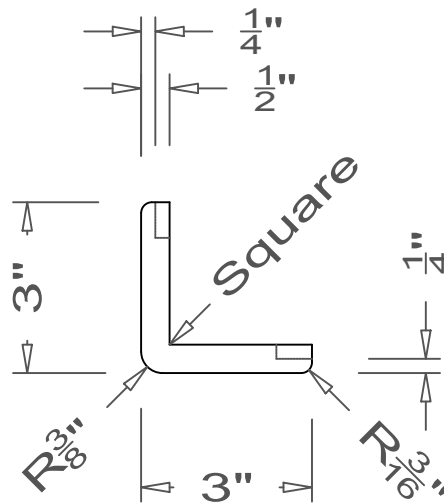

GRIFform INNOVATIONS®

Corner Guards

Square Corner - Double Blind Dado

All moldings are available in lengths of 48" and 96".