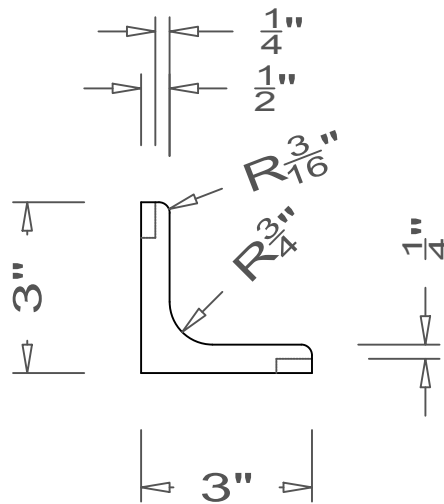

GRIFform INNOVATIONS®

Corner Guards

Inside Coved Corner - Double Blind Dado

All moldings are available in lengths of 48" and 96".