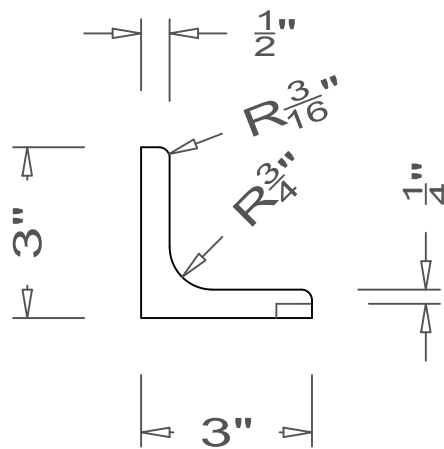

## Corner Guards

Inside Coved Corner - Right Hand Blind Dado

All moldings are available in lengths of 48" and 96".