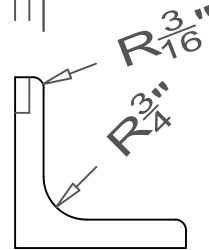

GRIFform INNOVATIONS®

Corner Guards

Inside Coved Corner - Left Hand Blind Dado

All moldings are available in lengths of 48" and 96".