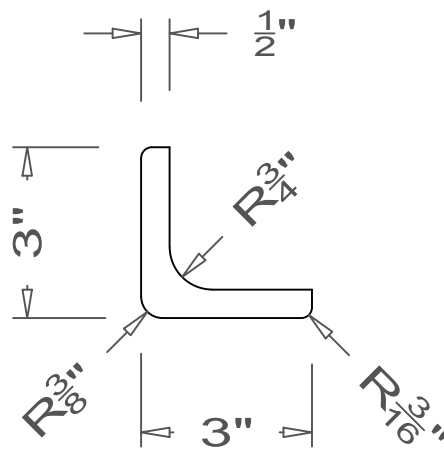

GRIFform INNOVATIONS®

Corner Guards

Round Corner - No Dado

All moldings are available in lengths of 48" and 96".