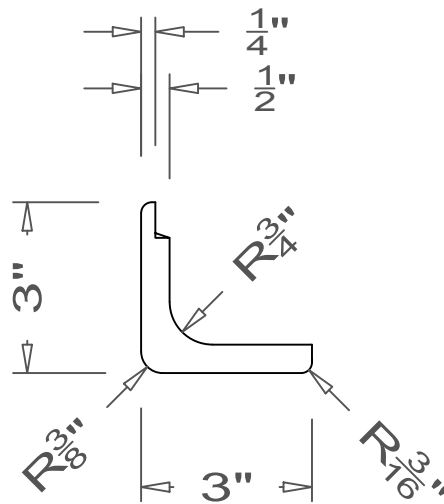

GRIFform INNOVATIONS®

Corner Guards

Round Corner - Left Hand Dado

All moldings are available in lengths of 48" and 96".