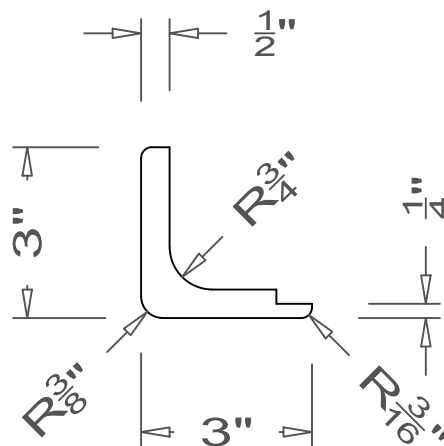

## Corner Guards

Round Corner - Right Hand Dado

All moldings are available in lengths of 48" and 96".