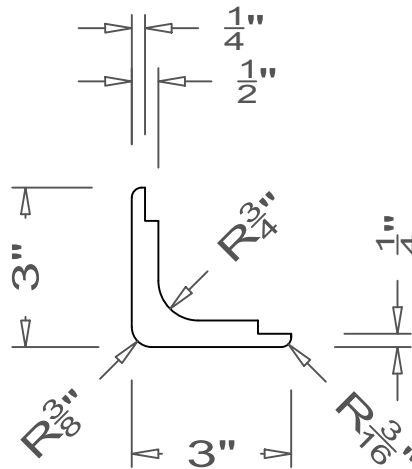

GRIFform INNOVATIONS®

Corner Guards

Round Corner - Double Dado

All moldings are available in lengths of 48" and 96".