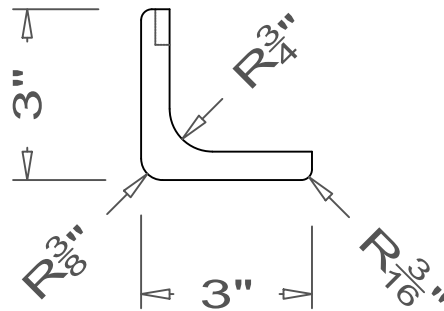

## Corner Guards

Round Corner - Left Hand Blind Dado

All moldings are available in lengths of 48" and 96".