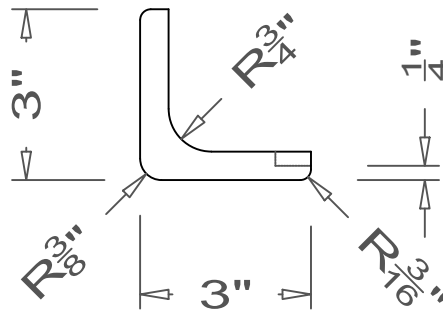

GRIFform INNOVATIONS®

Corner Guards

Round Corner - Right Hand Blind Dado

All moldings are available in lengths of 48" and 96".