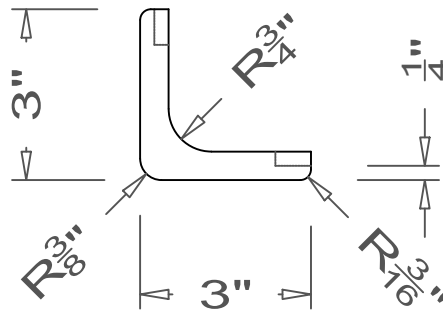

## Corner Guards

Round Corner - Double Blind Dado

All moldings are available in lengths of 48" and 96".