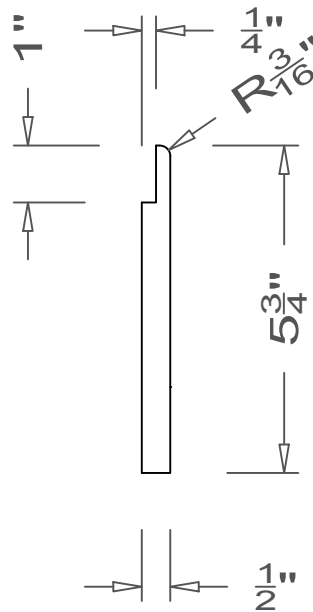

GRIFform INNOVATIONS®

Horizontal Trim

Baseboard

All moldings are available in lengths of 72" and 144".