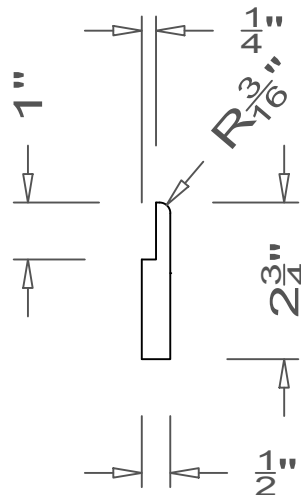

GRIFform INNOVATIONS®

Horizontal Trim

Baseboard

All moldings are available in lengths of 72" and 144".